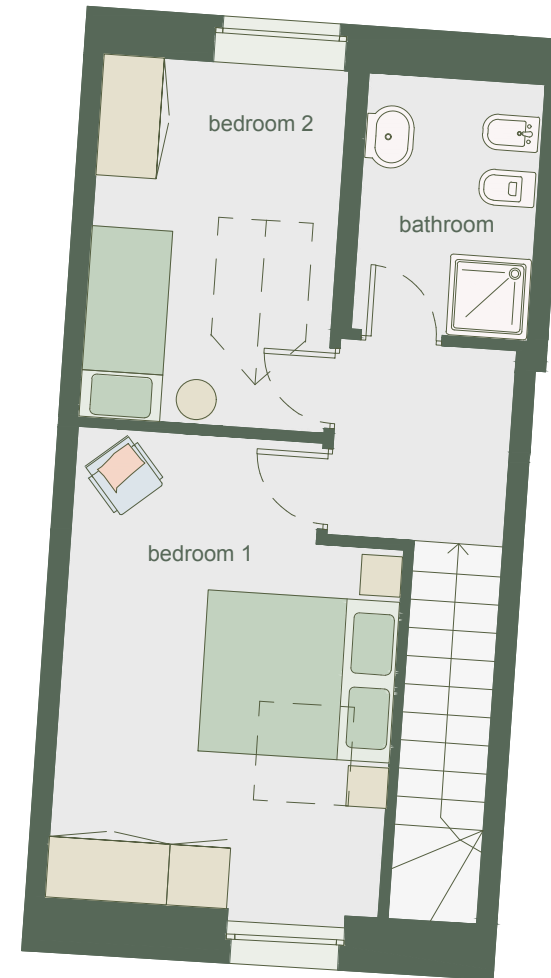

FIRST FLOOR

SECOND FLOOR

FLOOR
1-2

UNIT
1F

TWO-BEDROOMS

weighted area
72 SQM

 2 2 -

Viale S. Carlo Borromeo

EXCLUSIVE AGENT

AN INITIATIVE

**MASTER
LIVING**

**CARLINA
S.R.L**

This floorplan does not constitute contractual or measurement documentation. Floors, furnishings, doors, and other elements shown in this layout are to be considered for illustrative purposes only. The Project Management reserves the right to make any additions or variations during the final design or execution phase, as may be necessary for technical, architectural, system-related, or structural reasons.